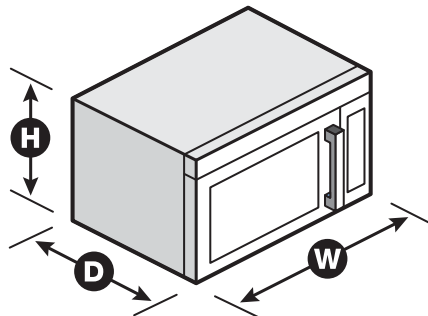

NOTE: Dimensions are for planning purposes only. For complete details, see Installation Instructions packed with product. Specifications subject to change without notice.

®/™ © 2020. All rights reserved. Printed in the U.S.A. D200104XXE. AMV2307PFSpecSheetV01.