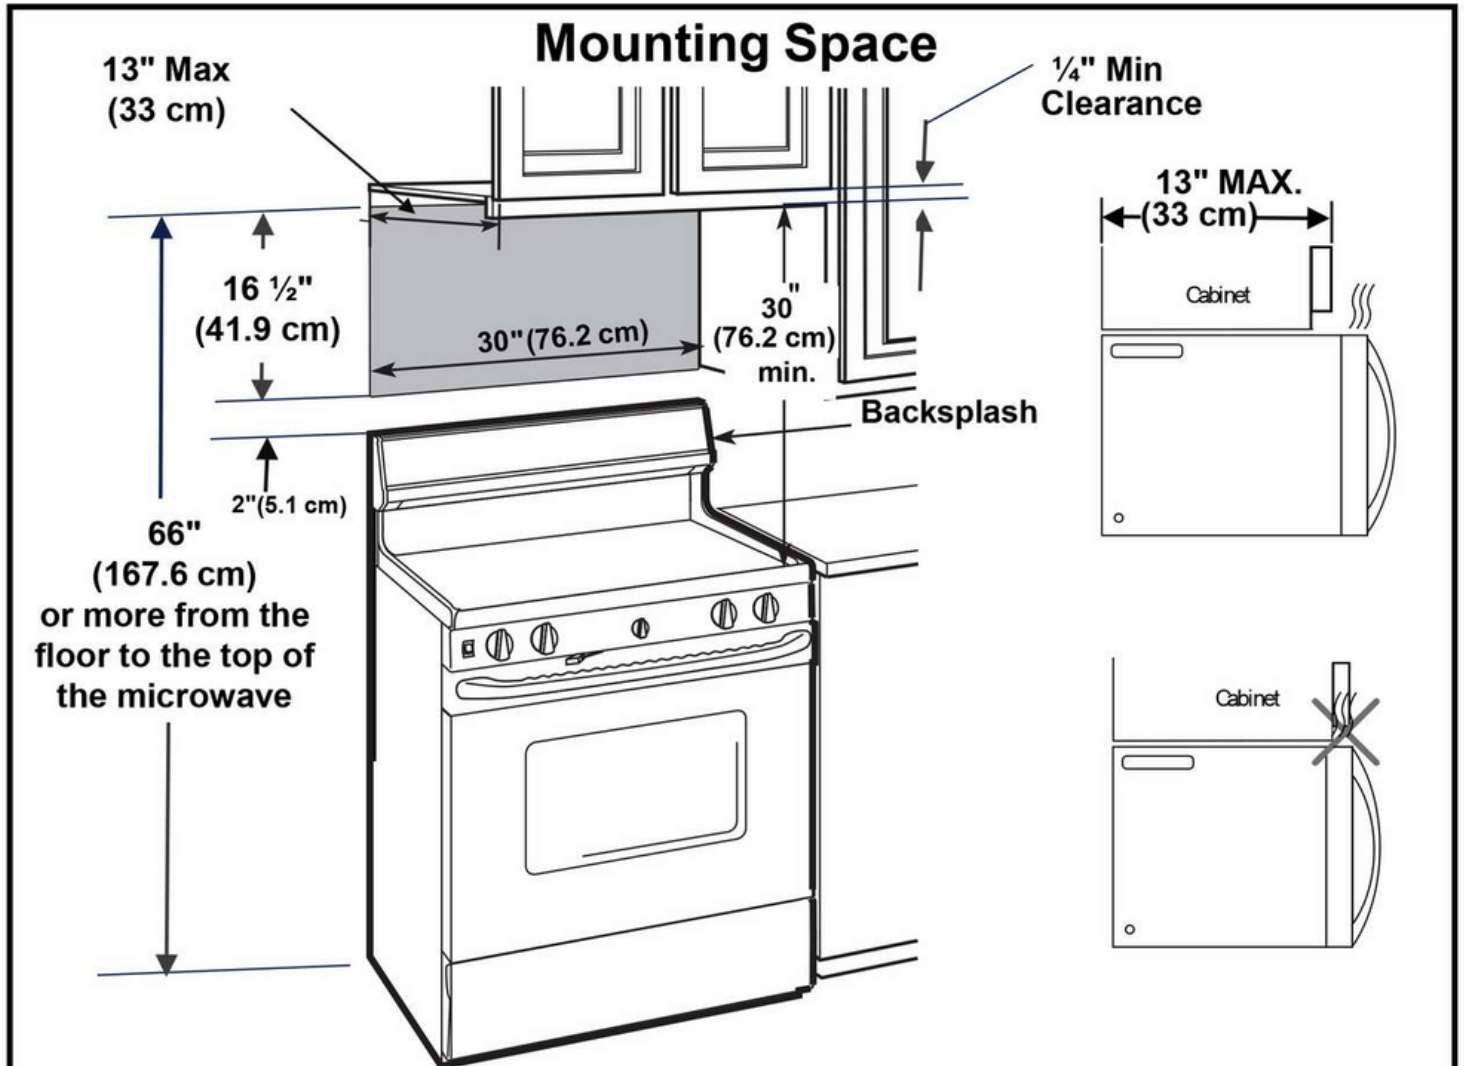

Safety Certifications and Approvals

UL Listed	Yes
cUL Listed	Yes

Installation Diagram

- The space between the cabinets must be 30" (76.2 cm) wide and free of obstructions.
- If you are going to vent your microwave oven to the outside, see Hood Exhaust Section for exhaust duct preparation
- When installing the microwave oven beneath smooth, flat cabinets, be careful to follow the instructions on the top cabinet template for power cord clearance.
- As a guide to installation, see page 26 for Mounting Template Information.
- If the cabinet depth, including the cabinet doors, is more than 13", then the unit must be spaced out from wall using adequate materials supporting 150 lbs to allow proper top vent air exhaust/intake.